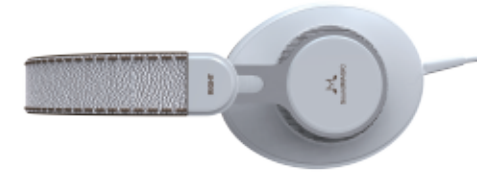

P50 Full Size Headphone **NEW**

- High strength materials, strong and durable
- Senior leather ear set/ headset, comfort wearing
- Hi-Fi sound, quality bass or clear bass
- Good environmental noise isolation