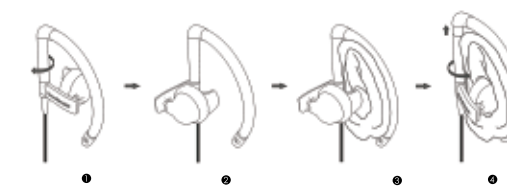

Specifications

Transducers ; Dynamics,13.5mm,Neodymium
Frequency range ; 15Hz~22KHz
DC resistance ; 16±10%Ohms
Sensitivity ; 112±3dB at 1KHz/mW
Cable length ; 1.2m
Connector ; 3.5mm,I style plug gold-plated
Weight ; 17.5g