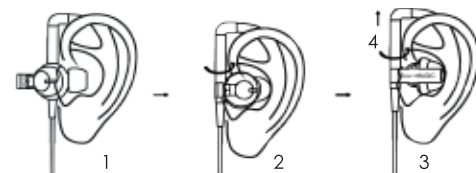

Specifications

Transducers : Dynamics,13.5mm,Neodymium
Frequency range : 15Hz~22KHz
DC resistance : 16±10%Ohms
Sensitivity : 107±2dB at 1KHz/mW
Cable length : 1.2m
Connector : 3.5mm,L style plug gold-plated
Weight : 19g